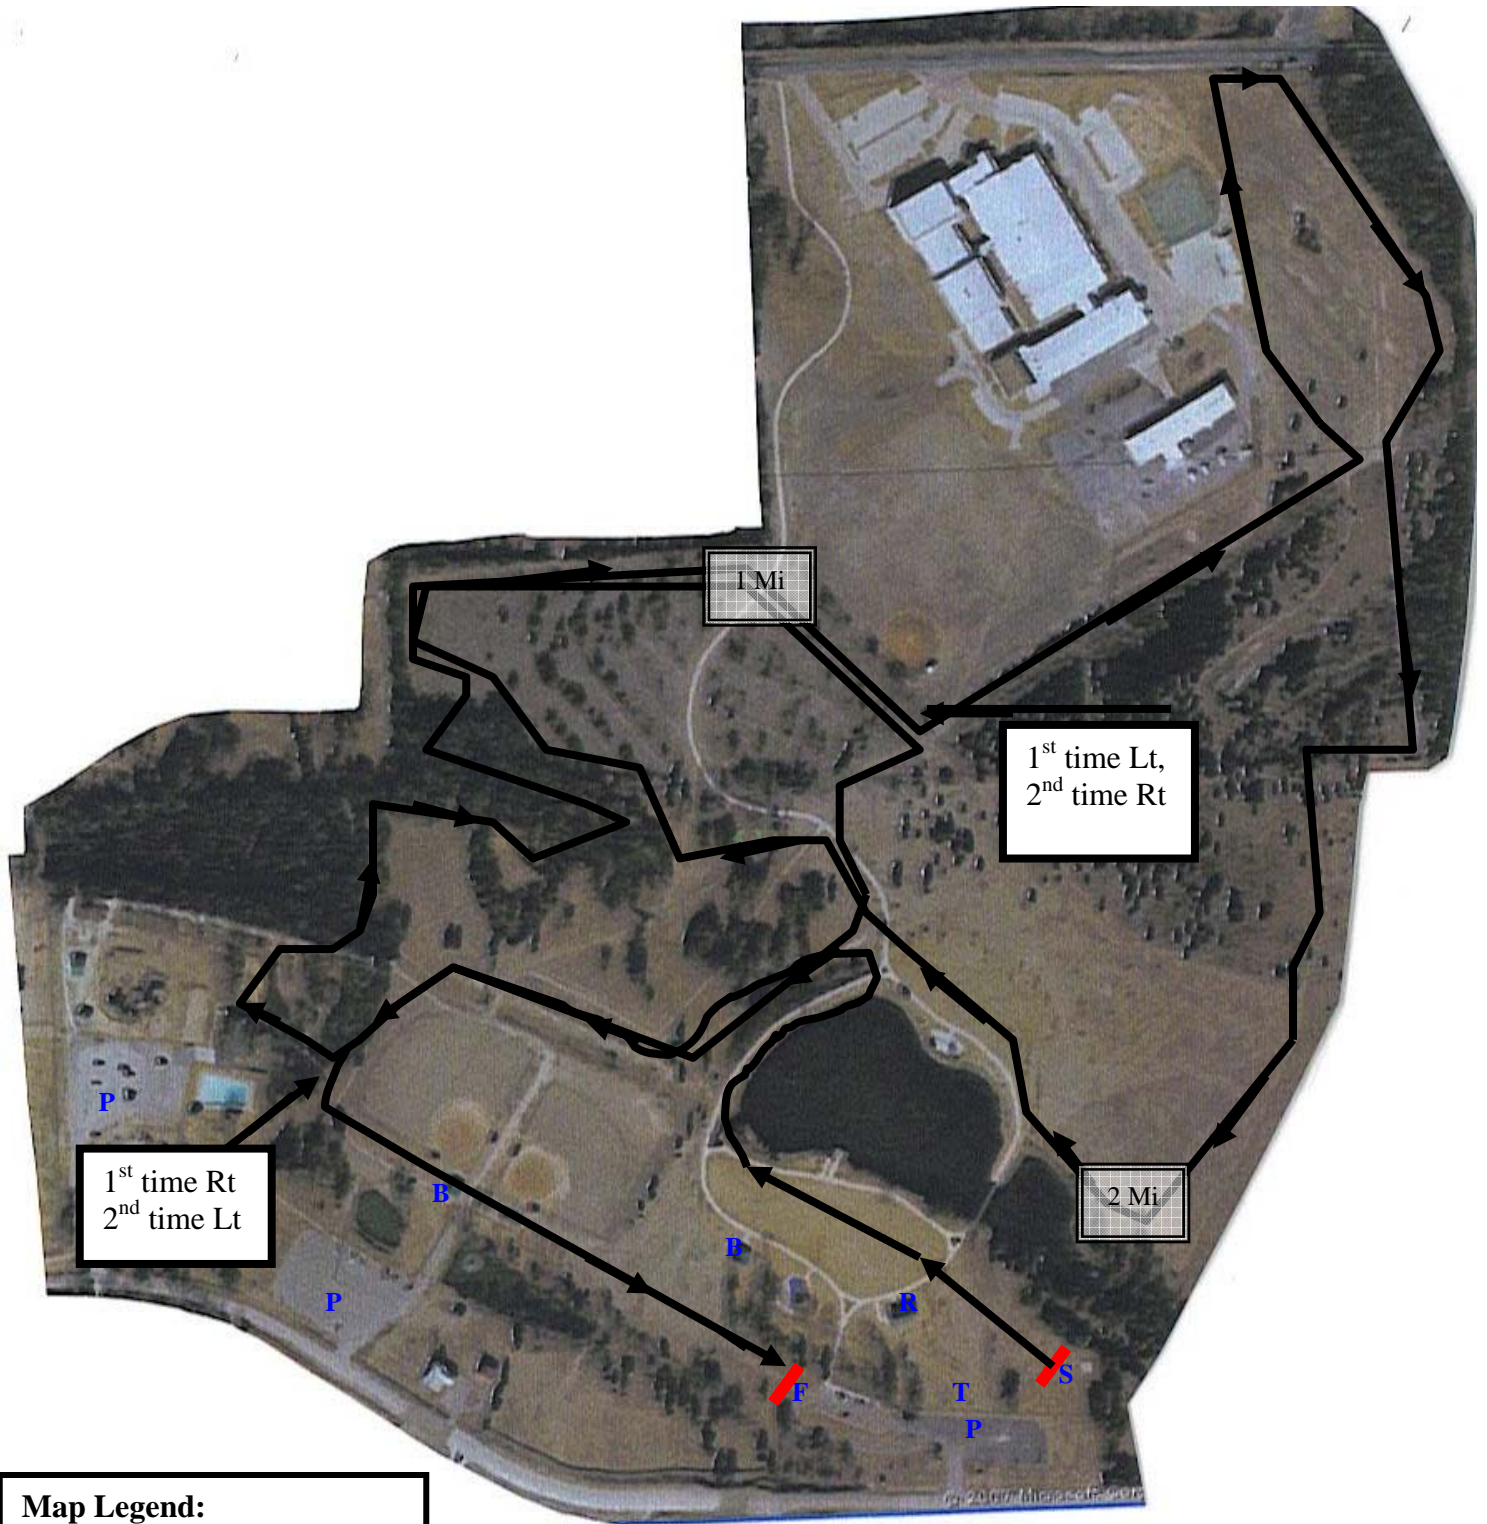

2007 Rockwall Mustangs 5K Cross Country Course

Harry Myers Park, Rockwall Texas

Map Legend:
S = Starting Line
F = Finish Line
P = Parking
B = Bathroom
T = Tent Area
R = Registration