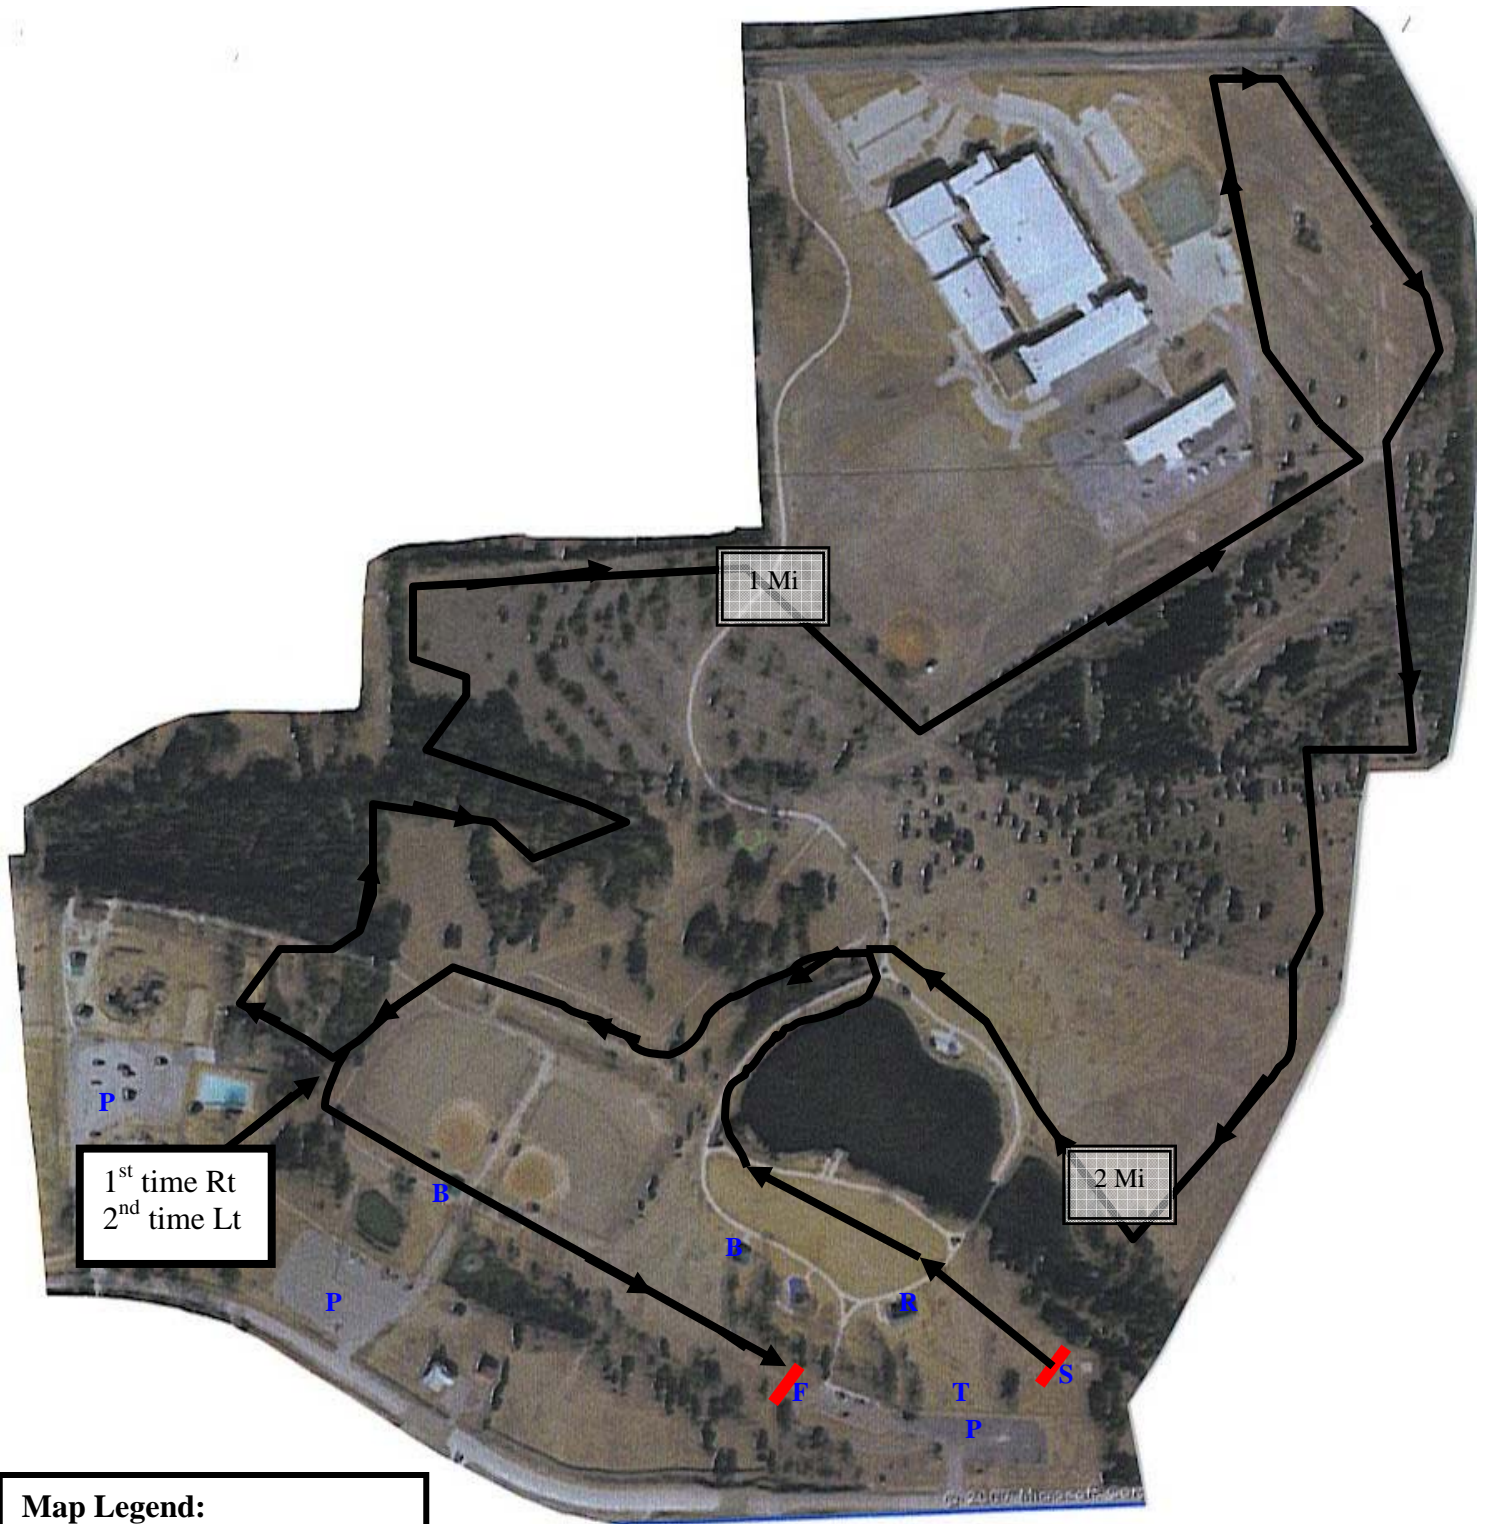

2007 Rockwall Mustangs 4K Cross Country Course

Harry Myers Park, Rockwall Texas

Map Legend:
S = Starting Line
F = Finish Line
P = Parking
B = Bathroom
T = Tent Area
R = Registration